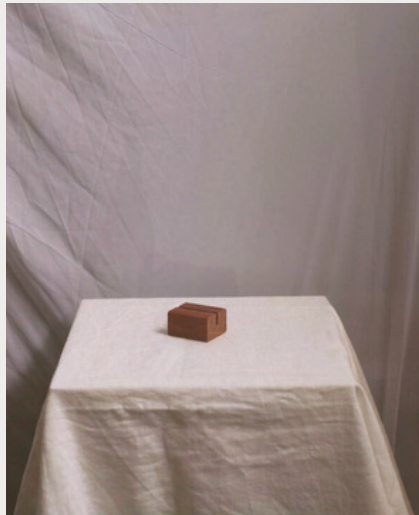

Nude acrylic wishing well

SIGNAGE AND STATIONERY

Timber menu/signage holder

Timber menu/signage holder

Latte acrylic table number

Moss acrylic table number

Black arch acrylic table number

White acrylic arch table number