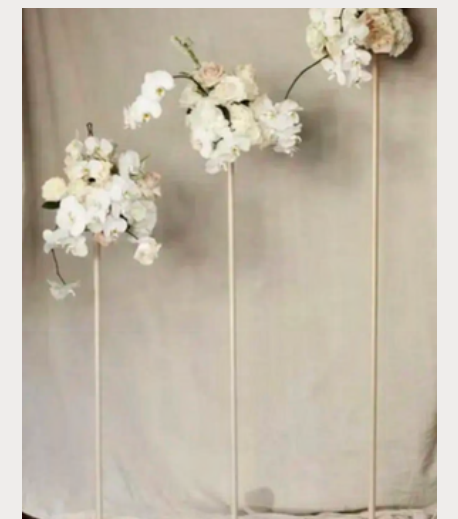

White Victorian pedestal

Luna plinth

Clear acrylic plinth set

Gold arch/oversized easel

A Frame black easel

Black textured plinth

White acrylic plinth set

Textured white plinth - small

Textured white plinth - tall

Hanging white easel

White base sign holder

White easel

Cloud stand base - assorted sizes

FOR YOUR
MOOD BOARD...

GET IN
TOUCH

We can't wait to hear from you
and help create something that
looks and feels just like magic